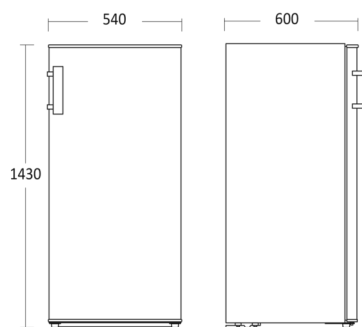

Measurement Drawings

Dimensions and weight

Product dimensions, HxWxD, mm	1430 x 540 x 600
Max. adjustable height, mm	555
Product depth w/handle, mm	610
Packaging dimensions, HxWxD, mm	1492 x 575 x 625
Gross volume, L	179
Net volume, L	161
Internal dimensions, HxWxD, mm	x x x
Built-In dimensions, HxWxD, mm	x x x
Gross- / Net weight, kg	42 / 38

Installation and power

Voltage / hertz, V/hz	220-240V / 50hz
No. of electrical phases	1L+N
Watt / Ampere, W/A	140 / 1.3
Peak power watt, W	200
Length of Powercord, cm	260

Design and comfort

Control panel	Inside
Handle	Outside stainless steel
External thermometer	No
Digital display	Yes
Internal light	No light
Number of feet	2 + 2 adjustable
Self closing / reversible door	No/Yes
Door- / lid type	Left/right hinged
Warning / alarm (visual / acustic)	Acoustics
Can be placed in a dry environment at temperatures down to -15°C	Yes
Controller	Mechanical
Lock & Key	No