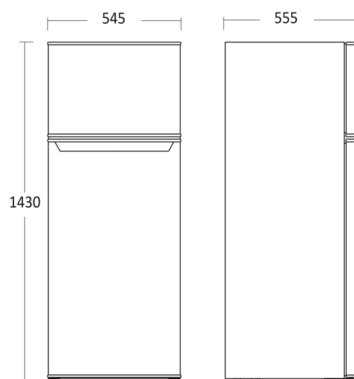

#### Measurement Drawings

#### Dimensions and weight

Product dimensions, HxWxD, mm	1430 x 545 x 555
Max. adjustable height, mm	1440
Packaging dimensions, HxWxD, mm	1469 x 575 x 590
Internal dimensions, HxWxD, mm	x x
Built-In dimensions, HxWxD, mm	x x
Net Volume refrigerator/freezer, L	169/37
Gross- / Net weight, kg	41 / 37