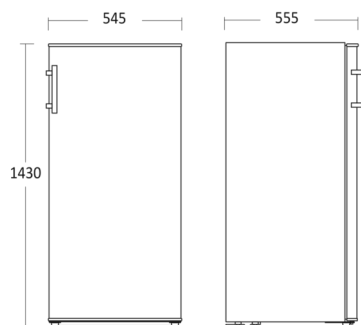

Freestanding Refrigerator

RFF242WE

Item number	61013010000RFF242WE	Taric goods code	8418219190
EAN code	5704704020948	QTY in 40HQ	143

Short Description

4+1 adjustable and shatterproof glass shelves made of SafetyGlass. This means that they are extremely durable and shatterproof, should an accident still occur and a shelf is dropped on the floor, it will not shatter into sharp pieces.

Key features

- Reversible full size door with stainless steel handle
- Stylish interior LED light
- 4 tempered glass shelves
- ½ glass shelf above the Crystal crisper drawer
- 4 full width balconies in the door
- Same design as FRF168WE for side by side solution
- Adjustable feet

Measurement Drawings

Dimensions and weight

Product dimensions, HxWxD, mm	1430 x 545 x 555
Max. adjustable height, mm	1440
Product depth w/handle, mm	570
Packaging dimensions, HxWxD, mm	1469 x 575 x 590
Gross volume, L	246
Net volume, L	242
Gross- / Net volume, L	246 / 242
Internal dimensions, HxWxD, mm	x x
Built-In dimensions, HxWxD, mm	x x
Gross- / Net weight, kg	40 / 36

Installation and power

Voltage / hertz, V/hz	220 / 50
Peak power watt, W	150
Watt / Ampere, W/A	90 / 0.55
Length of Powercord, cm	1,6

Design and comfort

Controller	Mechanical
Control panel	Inside
Handle	Outside stainless steel
Door- / lid type	Left/right hinged
Warning / alarm (visual / acoustic)	None
Number of feet	2 + 2 adjustable
External thermometer	No
Self closing / reversible door	No/Yes
Internal light	1 Horizontal LED
Digital display	No
Type	Freestanding